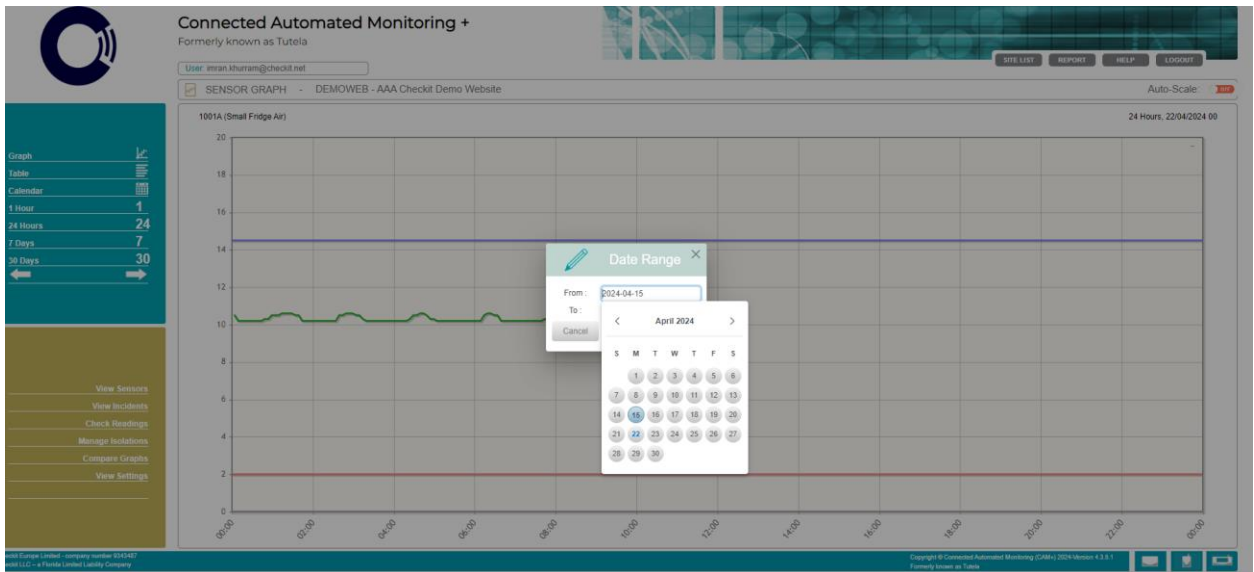

1. Size of Calendar buttons are adjusted to fit in the screen:

1. Add keyholder option has been fixed which was having an error and was not showing the form for new keyholder.

6.0 System Requirements

Yes
No

	Windows 10	Windows 8.1	Windows 8	Windows 7 64-Bit	Windows 7	Windows XP
Edge 81		N/A	N/A	N/A	N/A	N/A
Edge 80		N/A	N/A	N/A	N/A	N/A
Edge 79		N/A	N/A	N/A	N/A	N/A
Edge 18		N/A	N/A	N/A	N/A	N/A
Edge 17		N/A	N/A	N/A	N/A	N/A
Edge 16		N/A	N/A	N/A	N/A	N/A
Edge 15		N/A	N/A	N/A	N/A	N/A
IE 11			N/A		N/A	N/A
IE 10	N/A	N/A			N/A	N/A
IE 9 x64	N/A	N/A	N/A		N/A	N/A
IE 9	N/A	N/A	N/A			N/A
IE 8	N/A	N/A	N/A	N/A		
Chrome 81					N/A	N/A
Chrome 80					N/A	N/A
Chrome 79					N/A	N/A
Chrome 78					N/A	N/A
Chrome 77					N/A	N/A